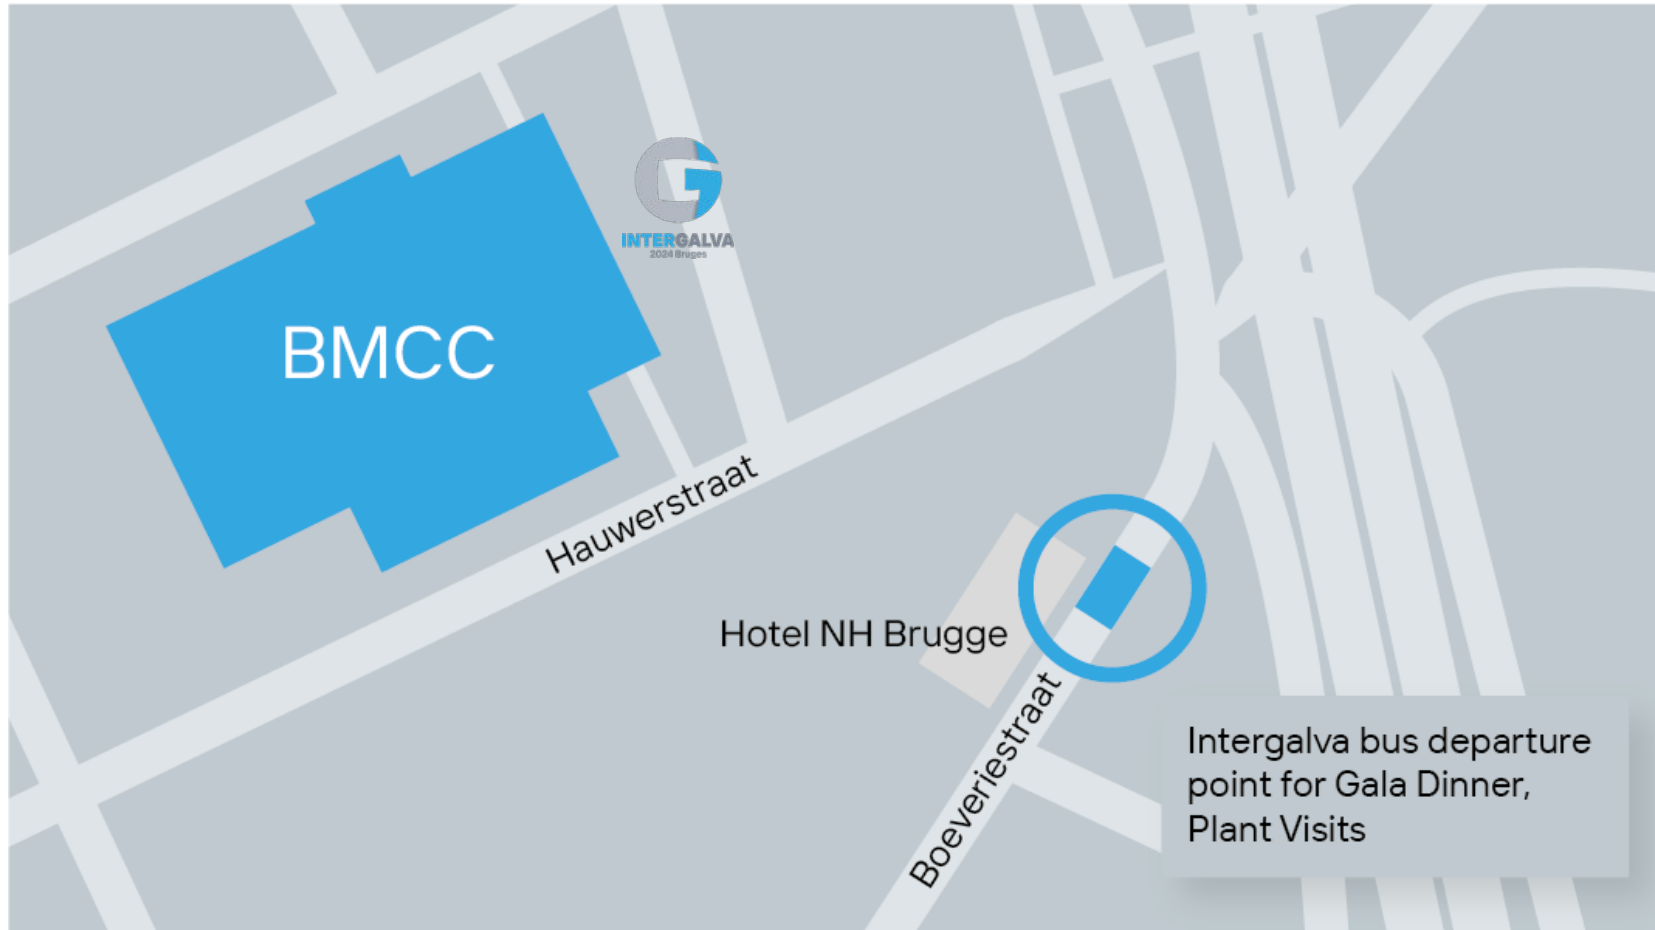

Bus Departure Point for Plant Visits (13+14 June) and Gala Dinner (11 June)

INTERGALVA
10-14 June 2024 Bruges

Please arrive 15 minutes before the stated departure time – to ensure a prompt departure